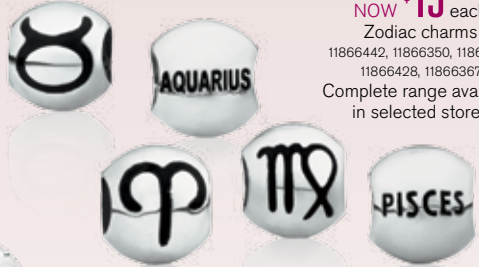

NOW **$15** each
Zodiac charms
11866442, 11866350, 11866435
11866428, 11866367
Complete range available
in selected stores