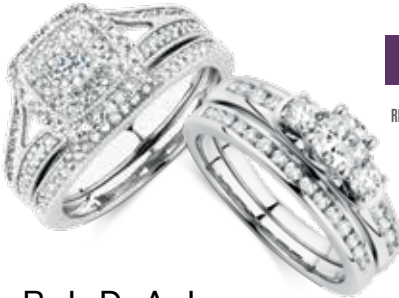

SAVE \$500*

REG \$1499 ≤ **\$999**

½ carat diamond enhancer
14384318/12421008
Solitaire sold separately

NOW \$999

¾ carat of diamonds
14388095/11664437

SAVE \$300*

REG \$1299 ≤ **\$999**

5/8 carat of diamonds
Bridal set. 10kt gold
12423248

SAVE \$500*

REG \$2099 < **\$1599**

1 carat of diamonds
Bridal set. 10kt gold
12336562

SAVE \$300*

REG \$1799 ≤ **\$1499**

¾ carat of diamonds
12445011

BRIDAL CLEARANCE

SAVE \$700*