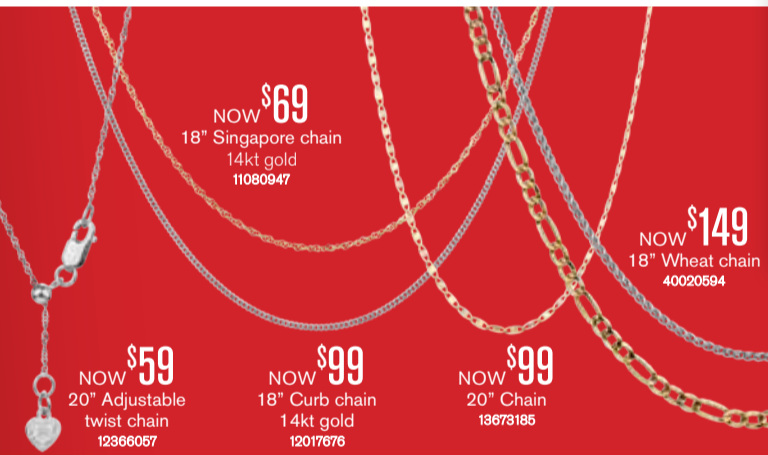

NOW \$69
Diamond ring
Sterling silver
12328390

NOW \$149
1/4 carat of diamonds
Sterling silver
14196300

SAVE \$50*

NOW \$249
REG \$299
1/3 carat of diamonds
14996900

NOW \$129
Diamond cuff
Sterling silver
13734350

NOW \$699
3/4 carat of diamonds
14603433

NOW \$299
1/2 carat of diamonds
14228094

SAVE \$900*
REG \$1499
\$599
1 carat of diamonds
15055385

NOW \$1499
2 carat of diamonds
14353413

NOW \$999
7/8 carat of diamonds
11561705

10kt gold jewelry unless otherwise stated. Diamond weights may not be exact, see back page for details.
#As advertised in our catalog that was in effect 7/24/17 - 8/27/17. *As advertised in our catalog that was in effect 9/25/17 - 10/22/17.

UP TO 50% OFF
SELECTED ITEMS

NOW \$69
18" Singapore chain
14kt gold
11080947

NOW \$59
20" Adjustable twist chain
12366057

NOW \$99
18" Curb chain
14kt gold
12017676

NOW \$99
20" Chain
13673185

NOW \$149
18" Wheat chain
40020594